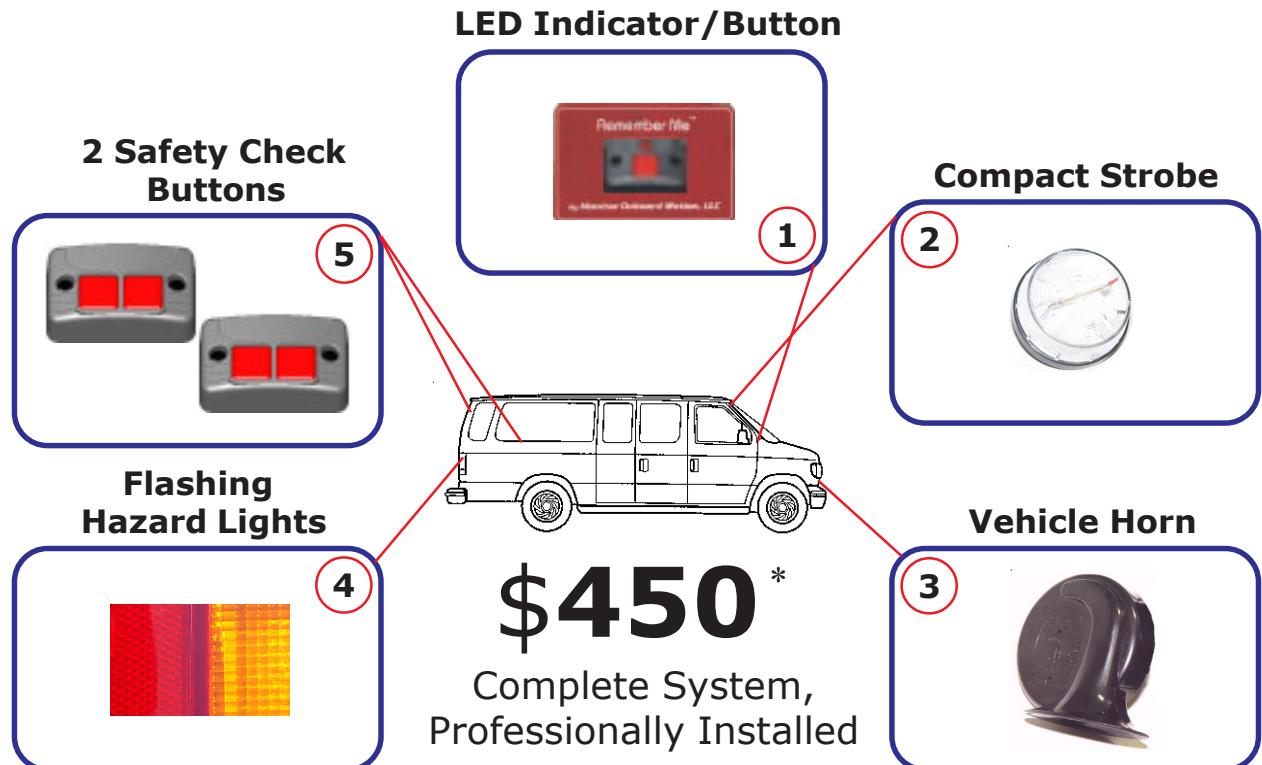

### 1 LED Indicator/Button

∅ This dash-mounted light indicates to the vehicle operator that the system timer has been activated and shows, by using different flashing patterns, which mode the system timer is in. These flashing patterns are accompanied by specific beeping tones to audibly inform the operator of the state of the system timer. The red button can extend loading time, if needed.

### 2 Compact Strobe

∅ This bright white flashing strobe is installed in the interior windshield area of the vehicle. It is one of three attention-getting elements used when the system has entered an Alert state.

### 3 Vehicle Horn

∅ **Remember Me™** utilizes the vehicle factory equipped horn as its audible attention-getting element in the case of an Alert event. A unique pattern of horn honking sets the **Remember Me™** equipped vehicle apart from other vehicle alarm horns.

### 5 Two Safety Check Buttons

∅ **Remember Me™** utilizes specially developed pushbuttons for system resetting. These unique double pushbuttons deter tampering and, by strategically positioning two of these buttons, resetting must be done from the interior of the vehicle. The vehicle operator can seamlessly integrate operation of these switches into a normal vehicle interior inspection.